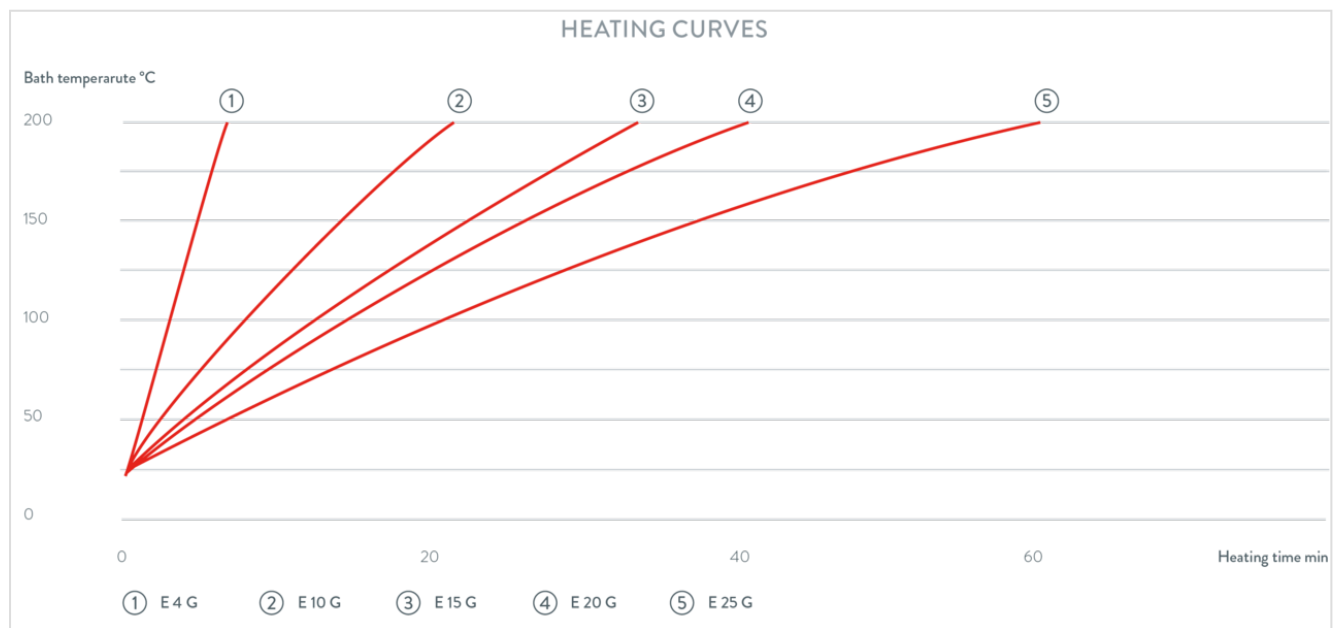

PRODUCT DATA SHEET

Standing: 2024-01-22

LAUDA ECO E 10 G

Heating thermostat 230 V; 50/60 Hz

Part Number: L001120