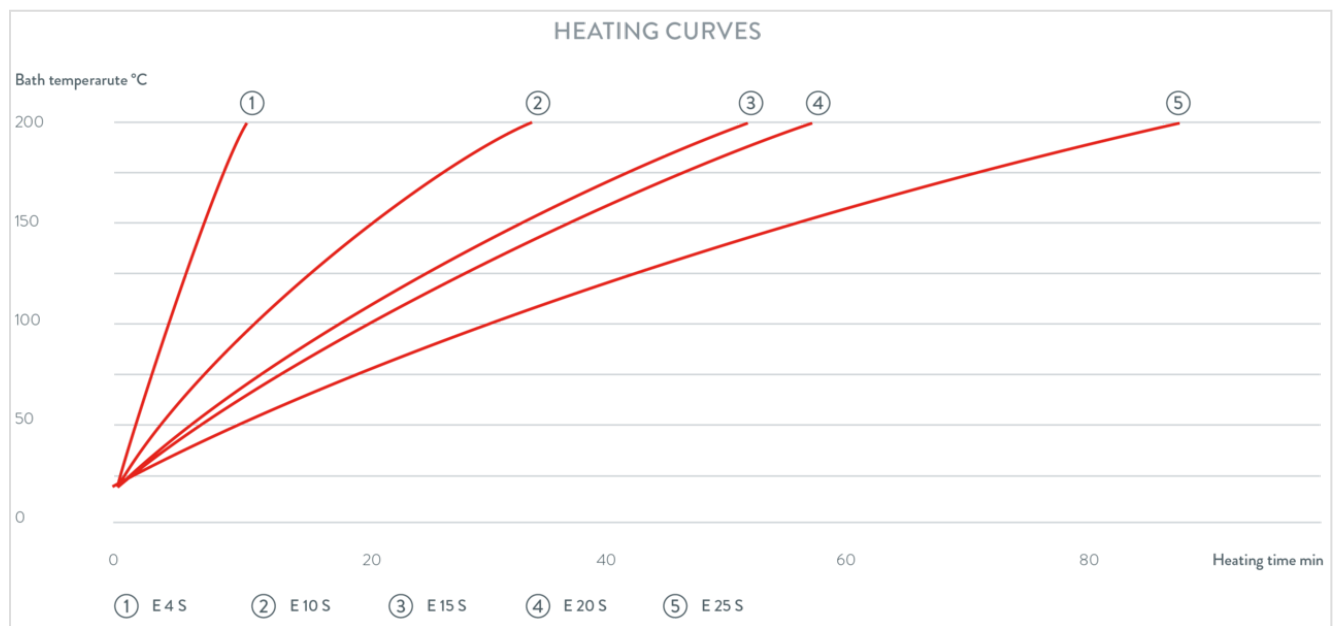

PRODUCT DATA SHEET

Standing: 2024-01-22

LAUDA ECO E 10 S

Heating thermostat 230 V; 50/60 Hz

Part Number: L001114

Reserve technical changes