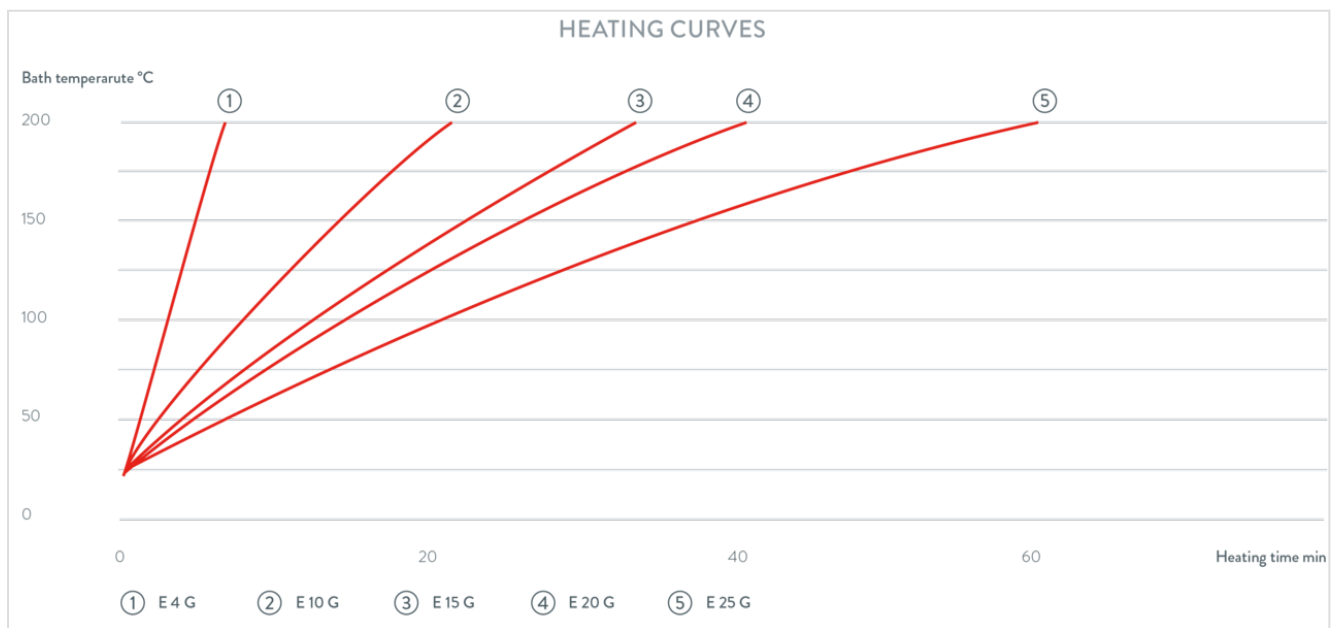

PRODUCT DATA SHEET

Standing: 2024-01-22

LAUDA ECO E 25 G

Heating thermostat 230 V; 50/60 Hz

Part Number: L001123