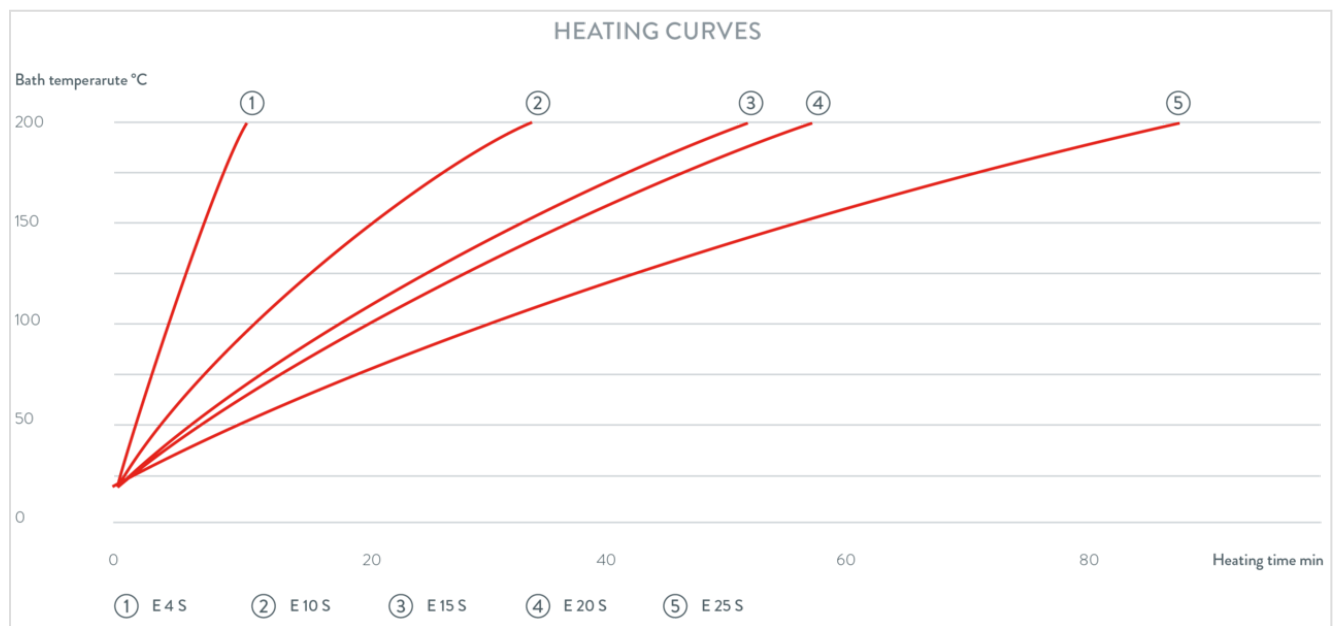

PRODUCT DATA SHEET

Standing: 2024-01-22

LAUDA ECO E 40 S

Heating thermostat 230 V; 50/60 Hz

Part Number: L001118

Reserve technical changes