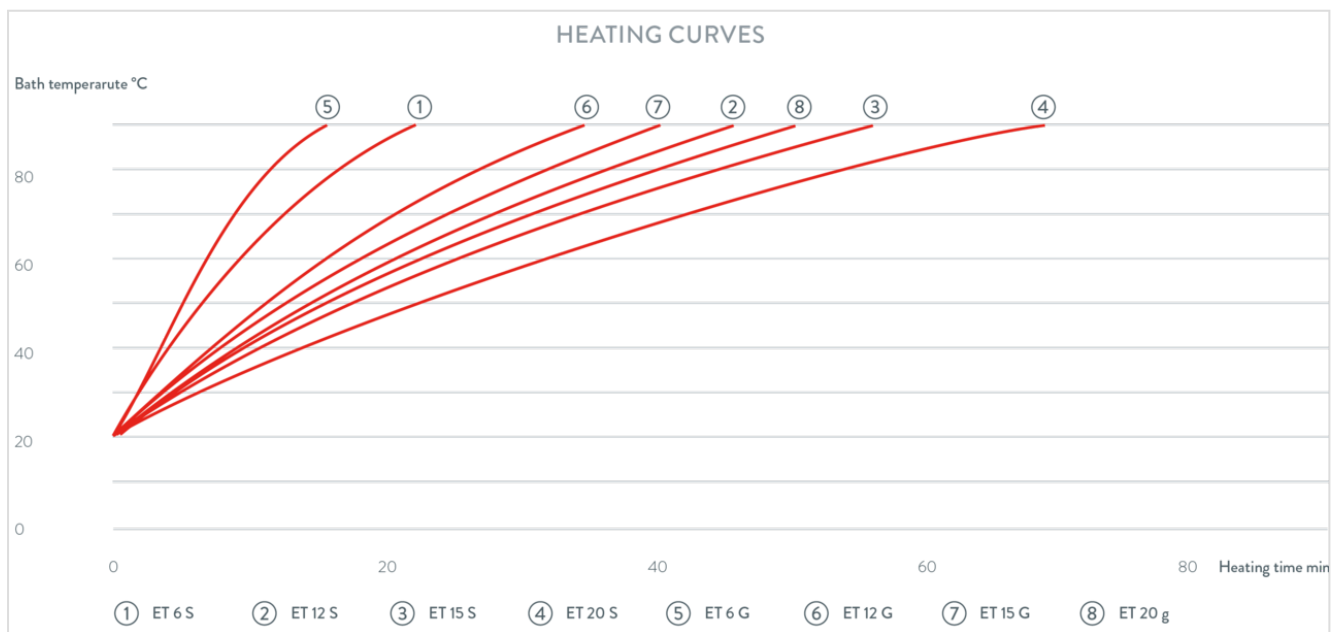

PRODUCT DATA SHEET

Standing: 2024-01-22

LAUDA ECO ET 12 G

Heating thermostat 230 V; 50/60 Hz

Part Number: L001130

Reserve technical changes