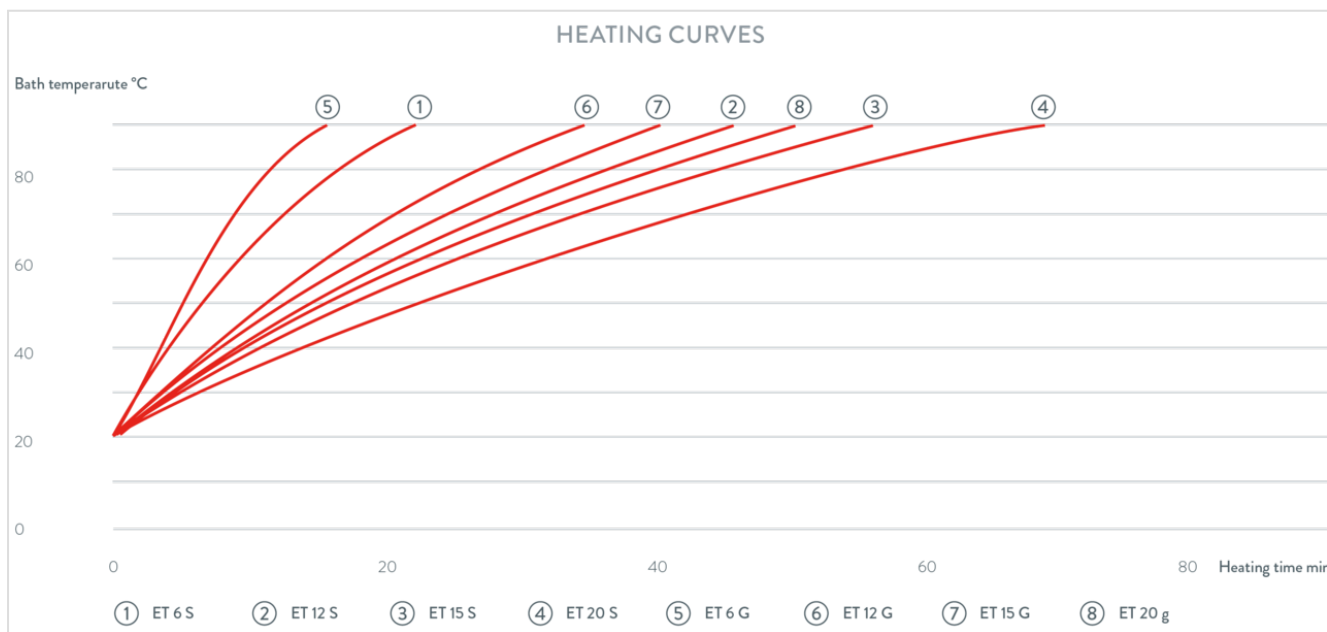

PRODUCT DATA SHEET

Standing: 2024-01-22

LAUDA ECO ET 6 G

Heating thermostat 230 V; 50/60 Hz

Part Number: L001129

Reserve technical changes