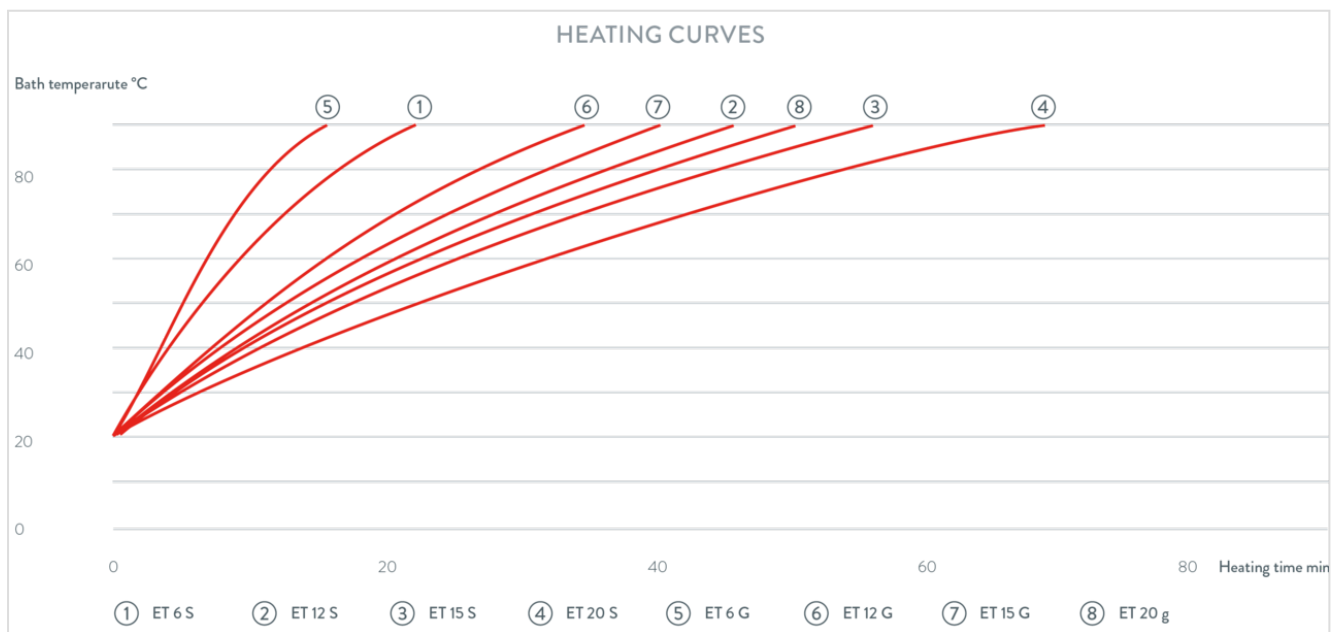

PRODUCT DATA SHEET

Standing: 2024-01-22

LAUDA ECO ET 6 S

Heating thermostat 230 V; 50/60 Hz

Part Number: L001125